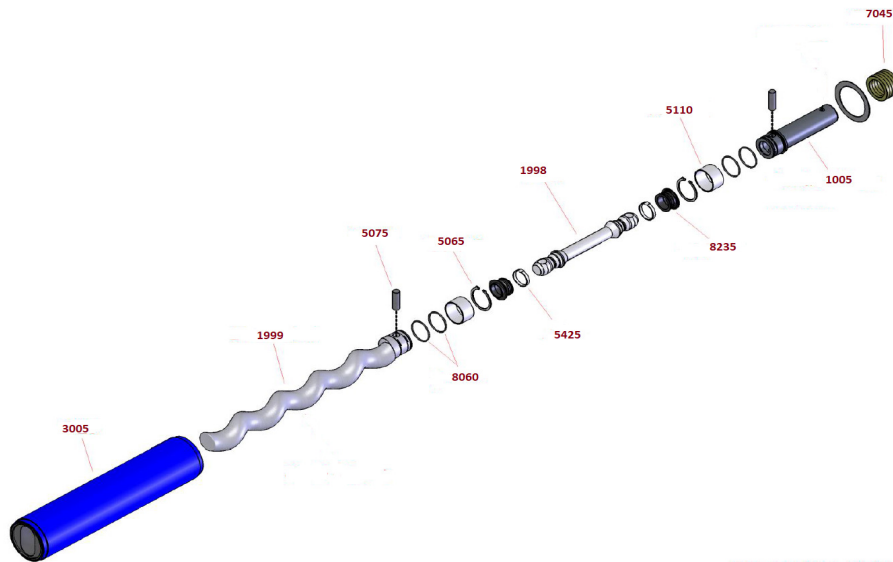

ACCA PUMPS

NETZSCH® NE90 A - PARTS TO FIT FROM ACCA PUMPS

ACCA pumps supplies spare parts to fit most models of netzsch® pumps reducing spare parts overall cost of ownership and down times. Our parts will fit and perform as the OEM backed by a two year warranty against all manufacturing defects.

PARTS TO FIT NE90A	
POS #	DESCRIPTION
3005	STATOR
1999	ROTOR
5075	PIN
8060	O-RING
5065	CLAMP RING
5425	SNAP RING
1998	CONNECTING ROD
8235	SM SEAL
5110	PIN HOLDER
1005	SHAFT, DRIVE
7045	PACKING RINGS

STATOR MATERIAL AVAILABLE*				
BR	NR	SBR	NBR	NBR-L
EPDM	EPDM-L	CR	CSM	FKM