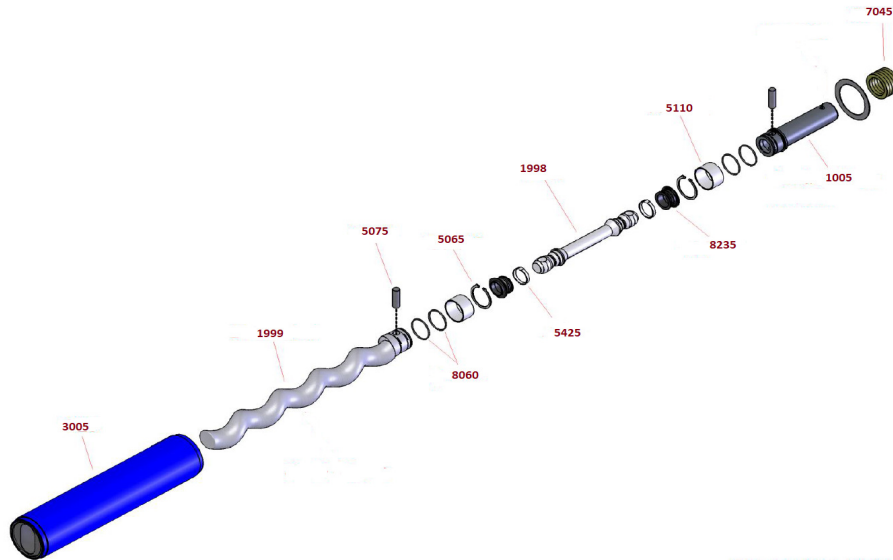

ACCA PUMPS

NETZSCH® NE70 A - PARTS TO FIT FROM ACCA PUMPS

ACCA pumps supplies spare parts to fit most models of netzsch® pumps reducing spare parts overall cost of ownership and down times. Our parts will fit and perform as the OEM backed by a two year warranty against all manufacturing defects.

PARTS TO FIT NE70A	
POS #	DESCRIPTION
3005	STATOR
1999	ROTOR
5075	PIN
8060	O-RING
5065	CLAMP RING
5425	SNAP RING
1998	CONNECTING ROD
8235	SM SEAL
5110	PIN HOLDER
1005	SHAFT, DRIVE
7045	PACKING RINGS

STATOR MATERIAL AVAILABLE*				
BR	NR	SBR	NBR	NBR-L
EPDM	EPDM-L	CR	CSM	FKM