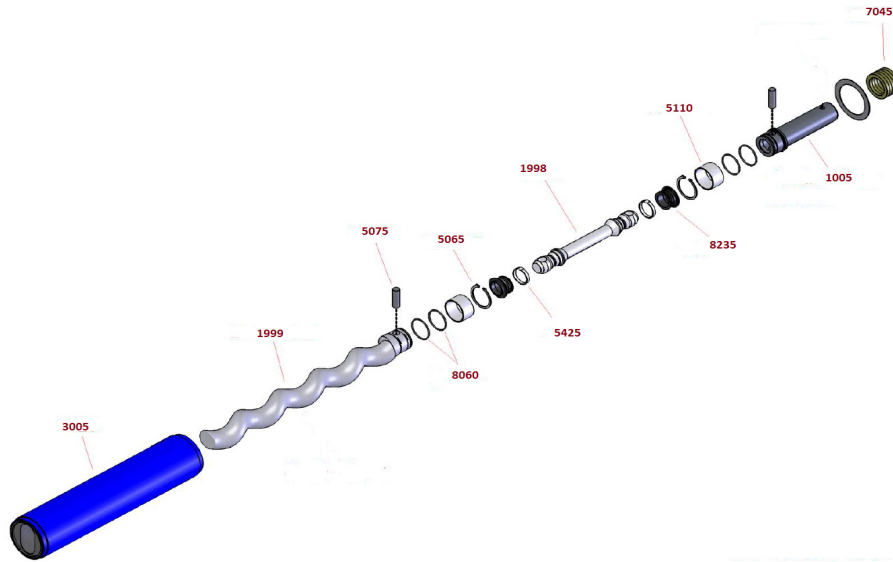

ACCA PUMPS

NETZSCH® NE50 A - PARTS TO FIT FROM ACCA PUMPS

ACCA pumps supplies spare parts to fit most models of netzsch® pumps reducing spare parts overall cost of ownership and down times. Our parts will fit and perform as the OEM backed by a two year warranty against all manufacturing defects.

PARTS TO FIT NE50A	
POS #	DESCRIPTION
3005	STATOR
1999	ROTOR
5075	PIN
8060	O-RING
5065	CLAMP RING
5425	SNAP RING
1998	CONNECTING ROD
8235	SM SEAL
5110	PIN HOLDER
1005	SHAFT, DRIVE
7045	PACKING RINGS

STATOR MATERIAL AVAILABLE*				
BR	NR	SBR	NBR	NBR-L
EPDM	EPDM-L	CR	CSM	FKM