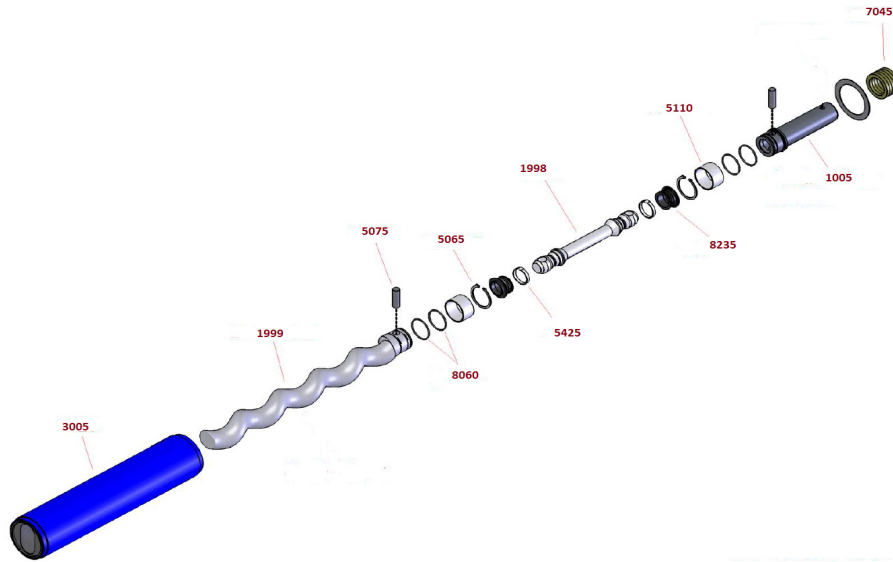

# ACCA PUMPS

## NETZSCH® NE30 A - PARTS TO FIT FROM ACCA PUMPS

ACCA pumps supplies spare parts to fit most models of netzsch® pumps reducing spare parts overall cost of ownership and down times. Our parts will fit and perform as the OEM backed by a two year warranty against all manufacturing defects.

PARTS TO FIT NE30A	
POS #	DESCRIPTION
3005	STATOR
1999	ROTOR
5075	PIN
8060	O-RING
5065	CLAMP RING
5425	SNAP RING
1998	CONNECTING ROD
8235	SM SEAL
5110	PIN HOLDER
1005	SHAFT, DRIVE
7045	PACKING RINGS

STATOR MATERIAL AVAILABLE*				
BR	NR	SBR	NBR	NBR-L
EPDM	EPDM-L	CR	CSM	FKM