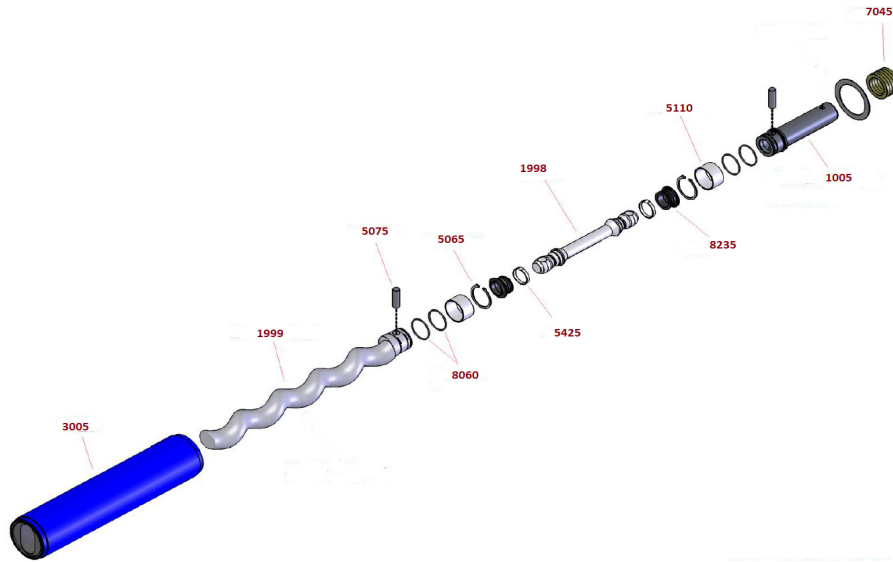

ACCA PUMPS

NETZSCH® NE20 A - PARTS TO FIT FROM ACCA PUMPS

ACCA pumps supplies spare parts to fit most models of netzsch® pumps reducing spare parts overall cost of ownership and down times. Our parts will fit and perform as the OEM backed by a two year warranty against all manufacturing defects.

PARTS TO FIT NE20A	
POS #	DESCRIPTION
3005	STATOR
1999	ROTOR
5075	PIN
8060	O-RING
5065	CLAMP RING
5425	SNAP RING
1998	CONNECTING ROD
8235	SM SEAL
5110	PIN HOLDER
1005	SHAFT, DRIVE
7045	PACKING RINGS

STATOR MATERIAL AVAILABLE*				
BR	NR	SBR	NBR	NBR-L
EPDM	EPDM-L	CR	CSM	FKM