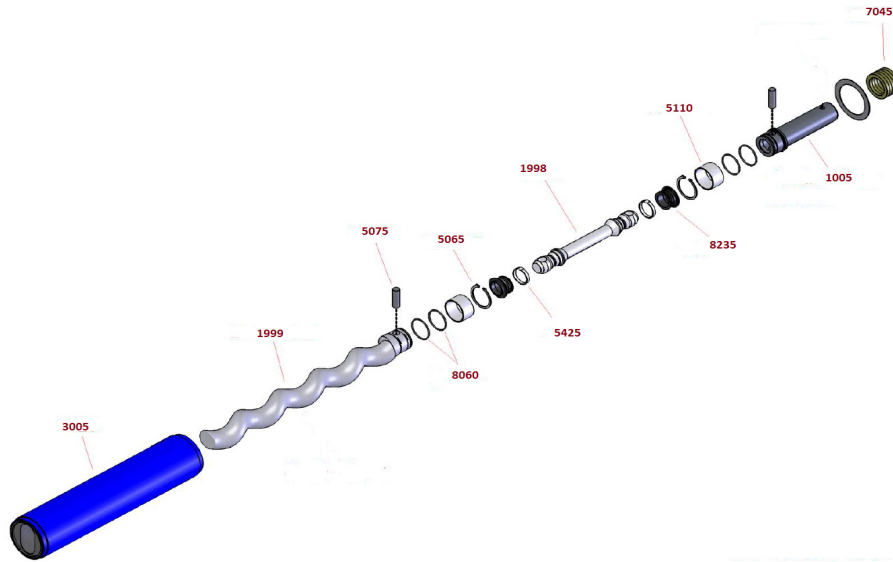

# ACCA PUMPS

## NETZSCH® NE15 A - PARTS TO FIT FROM ACCA PUMPS

ACCA pumps supplies spare parts to fit most models of netzsch® pumps reducing spare parts overall cost of ownership and down times. Our parts will fit and perform as the OEM backed by a two year warranty against all manufacturing defects.

PARTS TO FIT NE15A	
POS #	DESCRIPTION
3005	STATOR
1999	ROTOR
5075	PIN
8060	O-RING
5065	CLAMP RING
5425	SNAP RING
1998	CONNECTING ROD
8235	SM SEAL
5110	PIN HOLDER
1005	SHAFT, DRIVE
7045	PACKING RINGS

STATOR MATERIAL AVAILABLE*				
BR	NR	SBR	NBR	NBR-L
EPDM	EPDM-L	CR	CSM	FKM