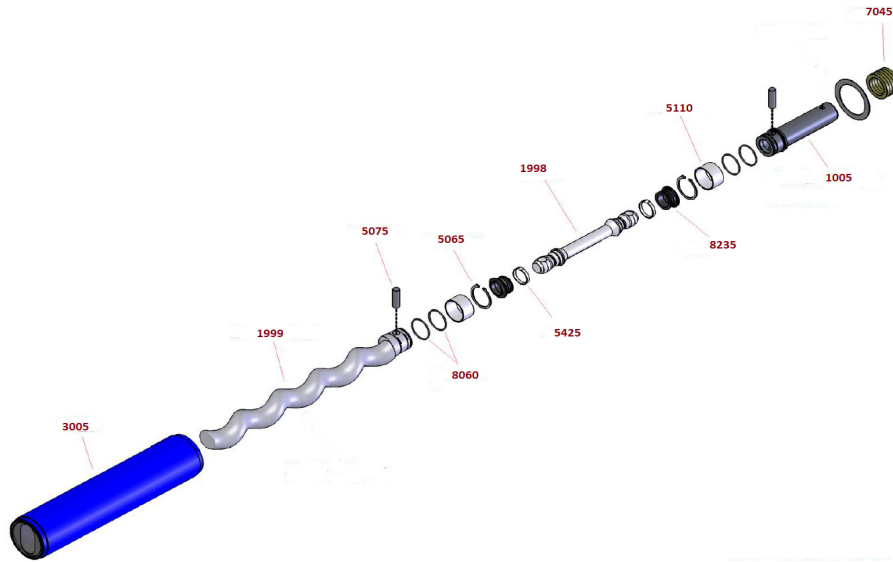

# ACCA PUMPS

## NETZSCH® NE120 A - PARTS TO FIT FROM ACCA PUMPS

ACCA pumps supplies spare parts to fit most models of netzsch® pumps reducing spare parts overall cost of ownership and down times. Our parts will fit and perform as the OEM backed by a two year warranty against all manufacturing defects.

PARTS TO FIT NE120A	
POS #	DESCRIPTION
3005	STATOR
1999	ROTOR
5075	PIN
8060	O-RING
5065	CLAMP RING
5425	SNAP RING
1998	CONNECTING ROD
8235	SM SEAL
5110	PIN HOLDER
1005	SHAFT, DRIVE
7045	PACKING RINGS

STATOR MATERIAL AVAILABLE*				
BR	NR	SBR	NBR	NBR-L
EPDM	EPDM-L	CR	CSM	FKM