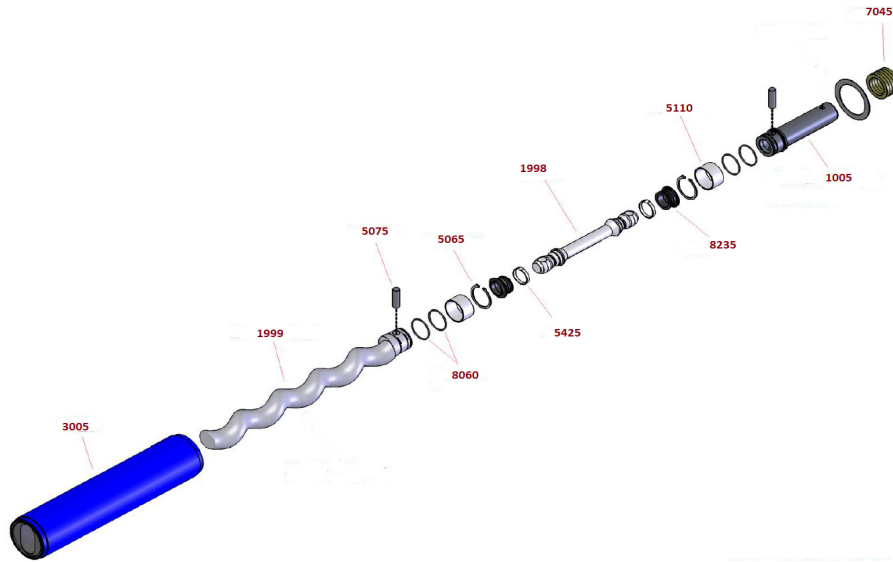

# ACCA PUMPS

## NETZSCH® NE100 A - PARTS TO FIT FROM ACCA PUMPS

ACCA pumps supplies spare parts to fit most models of netzsch® pumps reducing spare parts overall cost of ownership and down times. Our parts will fit and perform as the OEM backed by a two year warranty against all manufacturing defects.

PARTS TO FIT NE100A	
POS #	DESCRIPTION
3005	STATOR
1999	ROTOR
5075	PIN
8060	O-RING
5065	CLAMP RING
5425	SNAP RING
1998	CONNECTING ROD
8235	SM SEAL
5110	PIN HOLDER
1005	SHAFT, DRIVE
7045	PACKING RINGS

STATOR MATERIAL AVAILABLE*				
BR	NR	SBR	NBR	NBR-L
EPDM	EPDM-L	CR	CSM	FKM